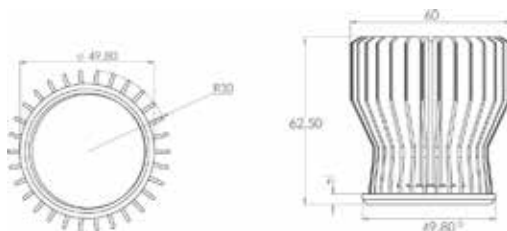

DR700 Curve LED downlight

Electrical:	<u>Wattage:</u> 12W	<u>Efficacy:</u> 65-66lm/W	<u>Dimming:</u> Triac (Digital Driver) DALI (special order)	<u>Longevity:</u> L70 = 70,000 Hrs L50 = 110,000 Hrs
Optical:	<u>Lumen output:</u> 780-795lm	<u>Colour temperature:</u> 3000K (3K) 4000K (4K)	<u>Beam angle:</u> 55°	<u>Tru-Colour:</u> Yes
Physical:	<u>Hole cutout:</u> According to fascia	<u>Gimbal angle:</u> According to fascia	<u>Warranty:</u> 7 years	<u>IP rating:</u> IP44
	<u>Type:</u> Downlight	<u>Body colour:</u> ● Black (B)	<u>Fascia colour:</u> N/A	<u>Fascia style:</u> N/A

Photometrics:

Dimensions:

Specifying product:	<u>Product Name</u> DR700.PC	<u>Family</u> CR	<u>Colour Temp.</u> 3K 4K	<u>Beam Angle</u> 55°	<u>Eg. Product Code</u> DR700-CR-3K-55
---------------------	---------------------------------	---------------------	---------------------------------	--------------------------	---

- Ideal for general illumination, the DR700 Curve comes fascia-free, making for easy installation with existing fascias.