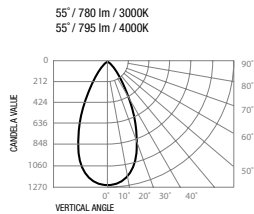

DR700 Curve LED downlight

Electrical:	<u>Wattage:</u> 12W	<u>Efficacy:</u> 65-66lm/W	<u>Dimming:</u> Triac (Digital Driver) DALI (special order)	<u>Longevity:</u> L70 = 70,000 Hrs L50 = 110,000 Hrs
Optical:	<u>Lumen output:</u> 780-795lm	<u>Colour temperature:</u> 3000K (3K) 4000K (4K)	<u>Beam angle:</u> 55°	<u>Tru-Colour:</u> Yes
Physical:	<u>Hole cutout:</u> According to fascia	<u>Gimbal angle:</u> According to fascia	<u>Warranty:</u> 7 years	<u>IP rating:</u> IP44
	<u>Type:</u> Downlight	<u>Body colour:</u> ● Black (B)	<u>Fascia colour:</u> N/A	<u>Fascia style:</u> N/A

Photometrics:

Dimensions:

Specifying product:	<u>Product Name</u> DR700.PC	<u>Family</u> CR	<u>Colour Temp.</u> 3K 4K	<u>Beam Angle</u> 55°	<u>Eg. Product Code</u> DR700-CR-3K-55
---------------------	---------------------------------	---------------------	---------------------------------	--------------------------	---