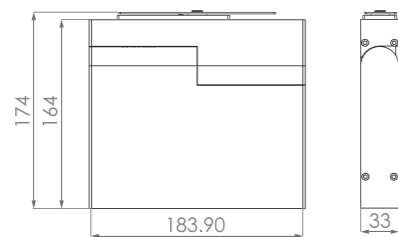

D2000 SHX Fixed Linear LED surface

Electrical:	Circuit Wattage: 30W	Delivered Light Efficacy: 55-56lm/W	Dimming: Phase Dimming (Standard)	Longevity: L70 B10 = 50,000 Hrs L50 = 80,000 Hrs
Optical:	Delivered Lumens: 1620-1655lm	Colour Temperature: 3000K (3K) 4000K (4K) 2700K (2.7K) (special order) 5000K (5K) (special order)	Beam Angle: 10° 40°	Tru-Colour: Yes
Physical:	Hole Cutout: 20mm	Gimbal Angle: 90° (360° rotation)	Warranty: 7 years of luminaire warranty & 5 years of driver warranty	IP Rating: IP44
	Type: Surface-mounted	Body Colour: <input type="radio"/> White (W) <input type="radio"/> Black (B)	Fascia Colour: N/A	Fascia Style: N/A

Photometrics:

Dimensions:

Specifying Product:

Product Name	Family	Colour Temp.	Beam Angle	Body Colour	Version No.	Eg. Product Code
D2000.SHX	LN	3K	10°	White	2.0	D2000.SHX-LN-3K-10-W-2.0
		4K	40°	Black		

- The fully adjustable D2000 SHX Linear provides unparalleled power and precision, giving you the ability to direct 2000 lumens of Tru-Colour brightness in any direction you please.