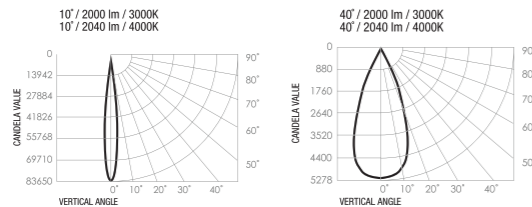

D2000 SHX Fixed Linear LED surface

Electrical:	Circuit Wattage: 30W	Delivered Light Efficacy: 55-56lm/W	Dimming: Phase Dimming (Standard)	Longevity: L70 B10 = 50,000 Hrs L50 = 80,000 Hrs
Optical:	Delivered Lumens: 1620-1655lm	Colour Temperature: 3000K (3K) 4000K (4K) 2700K (2.7K) (special order) 5000K (5K) (special order)	Beam Angle: 10° 40°	Tru-Colour: Yes
Physical:	Hole Cutout: 20mm	Gimbal Angle: 90° (360° rotation)	Warranty: 7 years of luminaire warranty & 5 years of driver warranty	IP Rating: IP44
	Type: Surface-mounted	Body Colour: <input type="radio"/> White (W) <input type="radio"/> Black (B)	Fascia Colour: N/A	Fascia Style: N/A

Photometrics:

Dimensions:

Specifying Product:

Product Name	Family	Colour Temp.	Beam Angle	Body Colour	Version No.	Eg. Product Code
D2000.SHX	LN	3K	10°	White	2.0	D2000.SHX-LN-3K-10-W-2.0
		4K	40°	Black		

- The fully adjustable D2000 SHX Linear provides unparalleled power and precision, giving you the ability to direct 2000 lumens of Tru-Colour brightness in any direction you please.