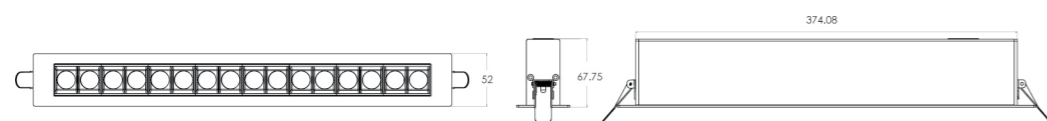

# D2000 Linear LED downlight

<b>Electrical:</b>	<b>Wattage:</b> 33W	<b>Efficacy:</b> 61-62lm/W	<b>Dimming:</b> Triac (Digital Driver) DALI (special order)	<b>Longevity:</b> L70 = 50,000 Hrs L50 = 80,000 Hrs
<b>Optical:</b>	<b>Lumen output:</b> 2000-2040lm	<b>Colour temperature:</b> 3000K (3K) 4000K (4K)	<b>Beam angle:</b> 10° 40°	<b>Tru-Colour:</b> Yes
<b>Physical:</b>	<b>Hole cutout:</b> 45mm x 400mm	<b>Gimbal angle:</b> N/A	<b>Warranty:</b> 7 years	<b>IP rating:</b> IP44
	<b>Type:</b> Downlight	<b>Body colour:</b> ● White ● Black	<b>Fascia colour:</b> ● White ● Black	<b>Fascia style:</b> N/A

## Dimensions:

Specifying product:	Product Name	Family	Colour Temp.	Beam Angle	Fascia Colour	Eg. Product Code
	D2000	LN	3K 4K	10° 40°	White Black	D2000-LN-3K-10-W

- Projecting 2000 lumens of Tru-Colour brightness to enhance the appearance of interior colours, the D2000 Linear creates a uniform and minimalist aesthetic when paired with the rest of the Linear range.