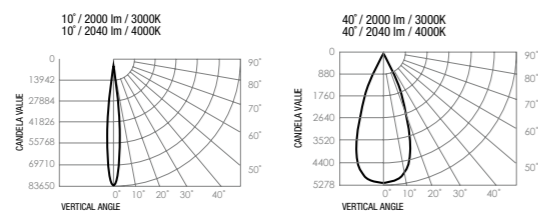

# D2000 Linear LED downlight

<b>Electrical:</b>	<b>Wattage:</b> 33W	<b>Efficacy:</b> 61-62lm/W	<b>Dimming:</b> Triac (Digital Driver) DALI (special order)	<b>Longevity:</b> L70 = 50,000 Hrs L50 = 80,000 Hrs
<b>Optical:</b>	<b>Lumen output:</b> 2000-2040lm	<b>Colour temperature:</b> 3000K (3K) 4000K (4K)	<b>Beam angle:</b> 10° 40°	<b>Tru-Colour:</b> Yes
<b>Physical:</b>	<b>Hole cutout:</b> 45mm x 400mm	<b>Gimbal angle:</b> N/A	<b>Warranty:</b> 7 years	<b>IP rating:</b> IP44
	<b>Type:</b> Downlight	<b>Body colour:</b> ● White ● Black	<b>Fascia colour:</b> ● White ● Black	<b>Fascia style:</b> N/A

## Photometrics:

## Dimensions:

Specifying product:	Product Name	Family	Colour Temp.	Beam Angle	Fascia Colour	Eg. Product Code
	D2000	LN	3K 4K	10° 40°	White Black	D2000-LN-3K-10-W

- Projecting 2000 lumens of Tru-Colour brightness to enhance the appearance of interior colours, the D2000 Linear creates a uniform and minimalist aesthetic when paired with the rest of the Linear range.