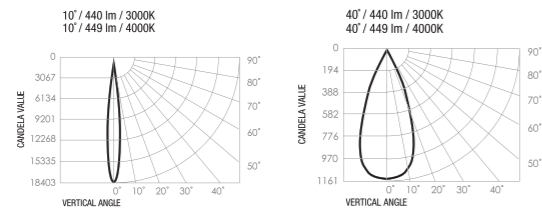

# D400 Fixed Linear LED recessed

<b>Electrical:</b>	<b>Circuit Wattage:</b> 8W	<b>Delivered Light Efficacy:</b> 55-56lm/W	<b>Dimming:</b> Phase Dimming (Standard) DALI (special order)	<b>Longevity:</b> L70 B10 = 50,000 Hrs L50 = 80,000 Hrs
<b>Optical:</b>	<b>Delivered Lumens:</b> 440-450lm	<b>Colour Temperature:</b> 3000K (3K) 4000K (4K) 2700K (2.7K) (special order) 5000K (5K) (special order)	<b>Beam Angle:</b> 10° 40°	<b>Tru-Colour:</b> Yes
<b>Physical:</b>	<b>Hole Cutout:</b> 45mm x 70mm	<b>Gimbal Angle:</b> N/A	<b>Warranty:</b> 7 years of luminaire warranty & 5 years of driver warranty	<b>IP Rating:</b> IP44
	<b>Type:</b> Downlight	<b>Body Colour:</b> ● White (W) ● Black (B)	<b>Fascia Colour:</b> N/A	<b>Fascia Style:</b> N/A

## Photometrics:

## Dimensions: