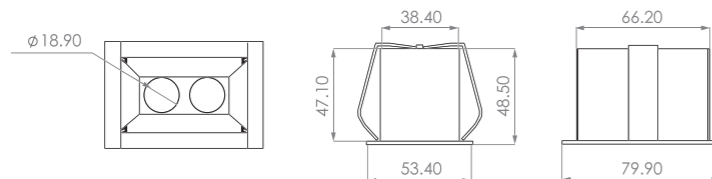

# D400 Fixed Linear LED recessed

<b>Electrical:</b>	<b>Circuit Wattage:</b> 8W	<b>Delivered Light Efficacy:</b> 55-56lm/W	<b>Dimming:</b> Phase Dimming (Standard) DALI (special order)	<b>Longevity:</b> L70 B10 = 50,000 Hrs L50 = 80,000 Hrs
<b>Optical:</b>	<b>Delivered Lumens:</b> 440-450lm	<b>Colour Temperature:</b> 3000K (3K) 4000K (4K) 2700K (2.7K) (special order) 5000K (5K) (special order)	<b>Beam Angle:</b> 10° 40°	<b>Tru-Colour:</b> Yes
<b>Physical:</b>	<b>Hole Cutout:</b> 45mm x 70mm	<b>Gimbal Angle:</b> N/A	<b>Warranty:</b> 7 years of luminaire warranty & 5 years of driver warranty	<b>IP Rating:</b> IP44
	<b>Type:</b> Downlight	<b>Body Colour:</b> ● White (W) ● Black (B)	<b>Fascia Colour:</b> N/A	<b>Fascia Style:</b> N/A

## Photometrics:

## Dimensions:

## Specifying Product:

Product Name	Family	Colour Temp.	Beam Angle	Fascia Colour	Version No.	Eg. Product Code
D400	LN	3K	10°	White	2.0	D400-LN-3K-10-W-2.0
		4K	40°	Black		

- Perfect for spotlighting smaller areas of interest in your design, the petite D400 Linear provides a stylish alternative to more traditional, round downlights.