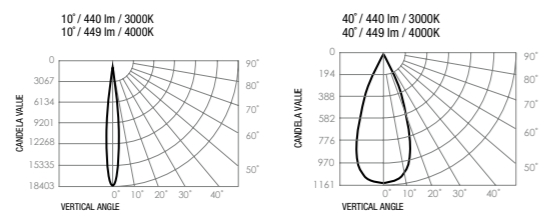

D400 Linear LED recessed

Electrical:	Wattage: 8W	Efficacy: 55-56lm/W	Dimming: Triac (Digital Driver) DALI (special order)	Longevity: L70 = 50,000 Hrs L50 = 80,000 Hrs
Optical:	Lumen output: 440-450lm	Colour temperature: 3000K (3K) 4000K (4K)	Beam angle: 10° 40°	Tru-Colour: Yes
Physical:	Hole cutout: 45mm x 80mm	Gimbal angle: N/A	Warranty: 7 years	IP rating: IP44
	Type: Downlight	Body colour: ● White ● Black	Fascia colour: ● White ● Black	Fascia style: N/A

Photometrics:

Dimensions:

Specifying product:	Product Name	Family	Colour Temp.	Beam Angle	Fascia Colour	Eg. Product Code
	D400	LN	3K 4K	10° 40°	White Black	D400-LN-3K-10-W

• Perfect for spotlighting smaller areas of interest in your design, the petite D400 Linear provides a stylish alternative to more traditional, round downlights.