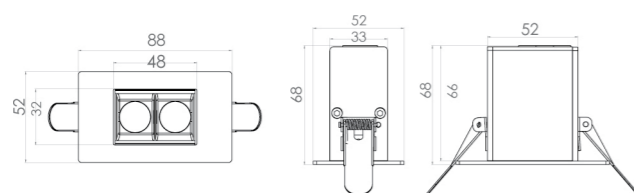

D400 Linear LED recessed

Electrical:	Wattage: 8W	Efficacy: 55-56lm/W	Dimming: Triac (Digital Driver) DALI (special order)	Longevity: L70 = 50,000 Hrs L50 = 80,000 Hrs
Optical:	Lumen output: 440-450lm	Colour temperature: 3000K (3K) 4000K (4K)	Beam angle: 10° 40°	Tru-Colour: Yes
Physical:	Hole cutout: 45mm x 80mm	Gimbal angle: N/A	Warranty: 7 years	IP rating: IP44
	Type: Downlight	Body colour: ● White ● Black	Fascia colour: ● White ● Black	Fascia style: N/A

Photometrics:

Dimensions:

Specifying product:	Product Name	Family	Colour Temp.	Beam Angle	Fascia Colour	Eg. Product Code
	D400	LN	3K 4K	10° 40°	White Black	D400-LN-3K-10-W

• Perfect for spotlighting smaller areas of interest in your design, the petite D400 Linear provides a stylish alternative to more traditional, round downlights.