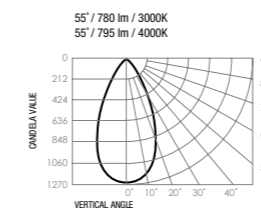

D700 Classic Curve LED downlight

| | | | | |
|-------------|----------------------|----------------------------|--|---------------------------------------|
| Electrical: | Wattage: | Efficacy: | Dimming: | Longevity: |
| | 12W | 65-66lm/W | Triac (Digital Driver) DALI (special order) | L70 = 70,000 Hrs L50 = 110,000 Hrs |
| Optical: | Lumen output: | Colour temperature: | Beam angle: | Tru-Colour: |
| | 780-795lm | 3000K (3K) 4000K (4K) | 55° | Yes |
| Physical: | Hole cutout: | Gimbal angle: | Warranty: | IP rating: |
| | 70mm | 15° | 7 years | IP44 |
| | Type: | Body colour: | Fascia colour: | Fascia style: |
| | Downlight | ● Black | ○ White (W) ● Silver (S) | N/A |

Photometrics:

Dimensions:

•The D700 Classic has a 70mm fascia, making it ideal for replacing old halogen fittings. With an IC-rated heatsink for improved thermal efficiency and advanced digital driver technology, this compact fitting offers incredible value.