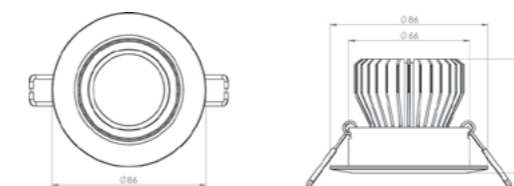

D700 Classic Curve LED downlight

| | | | | |
|-------------|----------------------|----------------------------|--|---------------------------------------|
| Electrical: | Wattage: | Efficacy: | Dimming: | Longevity: |
| | 12W | 65-66lm/W | Triac (Digital Driver) DALI (special order) | L70 = 70,000 Hrs L50 = 110,000 Hrs |
| Optical: | Lumen output: | Colour temperature: | Beam angle: | Tru-Colour: |
| | 780-795lm | 3000K (3K) 4000K (4K) | 55° | Yes |
| Physical: | Hole cutout: | Gimbal angle: | Warranty: | IP rating: |
| | 70mm | 15° | 7 years | IP44 |
| | Type: | Body colour: | Fascia colour: | Fascia style: |
| | Downlight | ● Black | ○ White (W) ● Silver (S) | N/A |

Photometrics:

Dimensions:

•The D700 Classic has a 70mm fascia, making it ideal for replacing old halogen fittings. With an IC-rated heatsink for improved thermal efficiency and advanced digital driver technology, this compact fitting offers incredible value.

| | | | | | | |
|---------------------|---------------------|---------------|---------------------|-------------------|----------------------|-------------------------|
| Specifying product: | Product Name | Family | Colour Temp. | Beam Angle | Fascia Colour | Eg. Product Code |
| | D700.CL | CR | 3K 4K | 55° | White Silver | D700.CL-CR-3K-55-W |