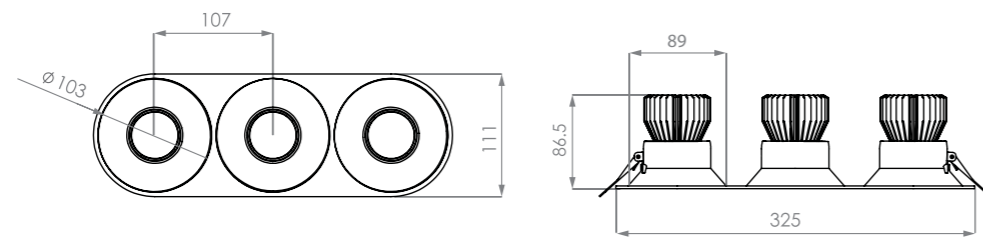

D700+ Trio Curve LED recessed

- Offering the flexibility of three separate universal gimbaling downlights, the D700+ Trio allows you to articulate each individual light source in different directions – giving you more control over where the light falls in your space. Projecting a total of 2390 lumens, the Trio provides more brightness so luminaires can be spaced further apart.

Electrical:	Circuit Wattage: 31.0W	Delivered Light Efficacy: 69-70lm/W	Dimming: Phase Dimming (Standard) DALI (special order)	Longevity: L70 B10 = 70,000 Hrs L50 = 110,000 Hrs
Optical:	Delivered Lumens: 2190-2235lm	Colour Temperature: 3000K (3K) 4000K (4K) 2700K (2.7K) (special order) 5000K (5K) (special order)	Beam Angle: 55° 20° (special order) 35° (special order)	Tru-Colour: Yes
Physical:	Hole Cutout: 3 x 92mm	Gimbal Angle: Universal (17° Tilt)	Warranty: 7 years of luminaire warranty & 5 years of driver warranty	IP Rating: IP44
	Type: Downlight	Body Colour: ● White (W) ● Black (B)	Fascia Colour: ● White (W) ● Black (B)	Fascia Style: Flatline

Photometrics:

Dimensions:

Specifying Product:

Product Name	Family	Colour Temp.	Beam Angle	Fascia Colour	Version No.	Eg. Product Code
D700+.Trio	CR	3K 4K	55°	White Black	2.0	D700+.Trio-CR-3K-55-W-2.0