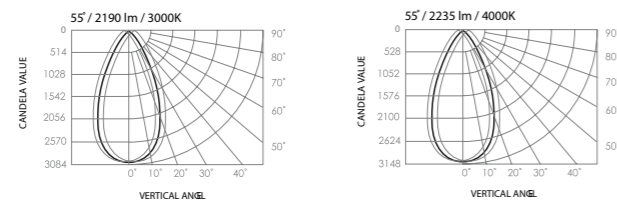

D700+ Trio Curve LED recessed

- Offering the flexibility of three separate universal gimbaling downlights, the D700+ Trio allows you to articulate each individual light source in different directions – giving you more control over where the light falls in your space. Projecting a total of 2390 lumens, the Trio provides more brightness so luminaires can be spaced further apart.

Electrical:	Circuit Wattage: 31.0W	Delivered Light Efficacy: 69-70lm/W	Dimming: Phase Dimming (Standard) DALI (special order)	Longevity: L70 B10 = 70,000 Hrs L50 = 110,000 Hrs
Optical:	Delivered Lumens: 2190-2235lm	Colour Temperature: 3000K (3K) 4000K (4K) 2700K (2.7K) (special order) 5000K (5K) (special order)	Beam Angle: 55° 20° (special order) 35° (special order)	Tru-Colour: Yes
Physical:	Hole Cutout: 3 x 92mm	Gimbal Angle: Universal (17° Tilt)	Warranty: 7 years of luminaire warranty & 5 years of driver warranty	IP Rating: IP44
	Type: Downlight	Body Colour: ● White (W) ● Black (B)	Fascia Colour: ● White (W) ● Black (B)	Fascia Style: Flatline

Photometrics:

Dimensions:

Specifying Product:

Product Name	Family	Colour Temp.	Beam Angle	Fascia Colour	Version No.	Eg. Product Code
D700+.Trio	CR	3K 4K	55°	White Black	2.0	D700+.Trio-CR-3K-55-W-2.0