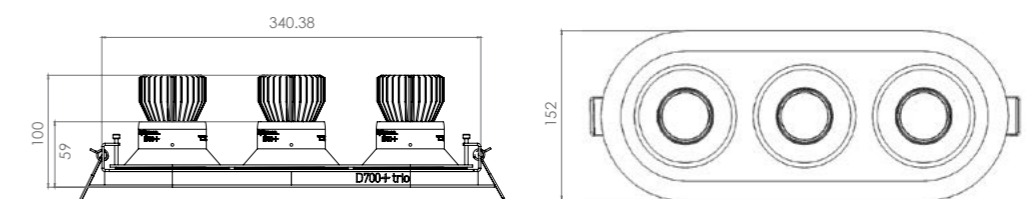

D700+ trio Curve LED downlight

- Offering the flexibility of three separate universal gimbaling downlights, the D700+ Trio allows you to articulate each individual light source in different directions – giving you more control over where the light falls in your space.

Electrical:	<u>Wattage:</u> 36W	<u>Efficacy:</u> 65-66lm/W	<u>Dimming:</u> Yes*	<u>Lifetime:</u> 40,000hrs
Optical:	<u>Lumen output:</u> 2340-2388lm	<u>Colour temperature:</u> 3000K 4000K	<u>Beam angle:</u> 55°	<u>Tru-Colour:</u> Yes
Physical:	<u>Hole cutout:</u> 213mm x 130mm rounded rectangle	<u>Gimbal angle:</u> Universal	<u>Warranty:</u> 7 years	<u>IP rating:</u> IP40
	<u>Type:</u> Downlight	<u>Fascia style:</u> Flatline	<u>Body colour</u> ● White ● Black	<u>Fascia colour</u> ● White ● Black

Dimensions:

Product codes:	D700+.TRIO-CR-3K-55-W	D700+.TRIO-CR-4K-55-W
	D700+.TRIO-CR-3K-55-B	D700+.TRIO-CR-4K-55-B