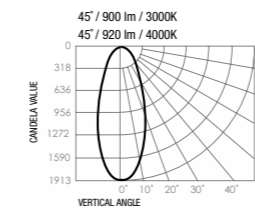

• Perfect for illuminating centres of the home, like dining areas and kitchen benches, the minimalist P900 Curve pairs stylish simplicity with Tru-Colour light quality.

P900 Curve LED pendant

Electrical:	<u>Wattage:</u> 16.5W	<u>Efficacy:</u> 55-56lm/W	<u>Dimming:</u> Triac (Digital Driver)	<u>Longevity:</u> L70 = 70,000 Hrs L50 = 110,000 Hrs
Optical:	<u>Lumen output:</u> 900-920lm	<u>Colour temperature:</u> 3000K (3K) 4000K (4K)	<u>Beam angle:</u> 45°	<u>Tru-Colour:</u> Yes
Physical:	<u>Hole cutout:</u> 20mm	<u>Gimbal angle:</u> N/A	<u>Warranty:</u> 7 years	<u>IP rating:</u> IP44
	<u>Type:</u> Pendant	<u>Body colour:</u> ● White (W) ● Black (B)	<u>Fascia colour:</u> N/A	<u>Fascia style:</u> N/A

Photometrics:

Dimensions:

Specifying product:	Product Name	Family	Colour Temp.	Beam Angle	Body Colour	Eg. Product Code
	P900	CR	3K 4K	45°	White Black	P900-CR-3K-45-B