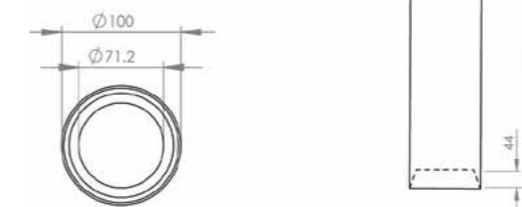

• Perfect for illuminating centres of the home, like dining areas and kitchen benches, the minimalist P900 Curve pairs stylish simplicity with Tru-Colour light quality.

P900 Curve LED pendant

Electrical:	<u>Wattage:</u> 16.5W	<u>Efficacy:</u> 55-56lm/W	<u>Dimming:</u> Triac (Digital Driver)	<u>Longevity:</u> L70 = 70,000 Hrs L50 = 110,000 Hrs
Optical:	<u>Lumen output:</u> 900-920lm	<u>Colour temperature:</u> 3000K (3K) 4000K (4K)	<u>Beam angle:</u> 45°	<u>Tru-Colour:</u> Yes
Physical:	<u>Hole cutout:</u> 20mm	<u>Gimbal angle:</u> N/A	<u>Warranty:</u> 7 years	<u>IP rating:</u> IP44
	<u>Type:</u> Pendant	<u>Body colour:</u> ● White (W) ● Black (B)	<u>Fascia colour:</u> N/A	<u>Fascia style:</u> N/A

Photometrics:

Dimensions:

Specifying product:	Product Name	Family	Colour Temp.	Beam Angle	Body Colour	Eg. Product Code
	P900	CR	3K 4K	45°	White Black	P900-CR-3K-45-B