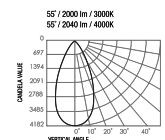

T2000 H Curve LED track light

Electrical:	Wattage:	Efficacy:	Dimming:	Longevity:
	24W	83-85lm/W	Triac (Digital Driver)	L70 = 70,000 Hrs L50 = 110,000 Hrs
Optical:	Lumen output:	Colour temperature:	Beam angle:	Tru-Colour:
	2000-2040lm	3000K (3K) 4000K (4K)	55°	Yes
Physical:	Base:	Gimbal angle:	Warranty:	IP rating:
	H-Track Eurotrack (special order)	90° (360° rotation)	7 years	IP44
	Type:	Body colour:	Fascia colour:	Fascia style:
	Track Light	<input type="radio"/> White (W) <input checked="" type="radio"/> Black (B)	N/A	N/A

Photometrics:

Dimensions:

Specifying product:	Product Name	Base	Series	Colour Temp.	Beam Angle	Body Colour	Eg. Product Code
	T2000.H	H1 E3	CR	3K 4K	55°	White Black	T2000.H.H1-CR-3K-55-W