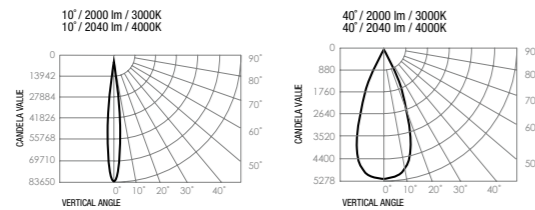

T2000 H Linear LED track light

Electrical:	Wattage: 33W	Efficacy: 61-62lm/W	Dimming: Triac (Digital Driver)	Longevity: L70 = 50,000 Hrs L50 = 80,000 Hrs
--------------------	------------------------	-------------------------------	---	---

Optical:	Lumen output: 2000-2040lm	Colour temperature: 3000K (3K) 4000K (4K)	Beam angle: 10° 40°	Tru-Colour: Yes
-----------------	-------------------------------------	--	----------------------------------	---------------------------

Physical:	Base: H-Track Eurotrack (special order)	Gimbal angle: 90° (360° rotation)	Warranty: 7 years	IP rating: IP44
------------------	--	---	-----------------------------	---------------------------

Type: Track light	Body colour: ● White ● Black	Fascia colour: N/A	Fascia style: N/A
-----------------------------	---	------------------------------	-----------------------------

Photometrics:

Dimensions: