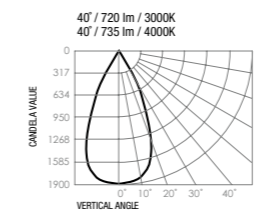

Photometrics: