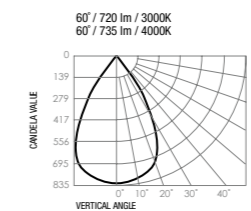

Photometrics: