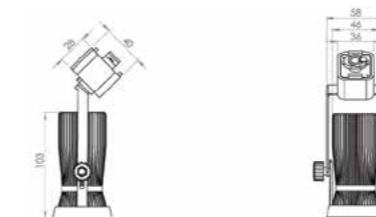

TR700 Curve LED track light

Electrical:	Wattage: 12W	Efficacy: 60-61lm/W	Dimming: Triac (Digital Driver)	Longevity: L70 = 40,000 Hrs L50 = 65,000 Hrs
-------------	------------------------	-------------------------------	---	---

Optical:	Lumen output: 720-735lm	Colour temperature: 3000K (3K) 4000K (4K)	Beam angle: 40° 60°	Tru-Colour: Yes
----------	-----------------------------------	--	----------------------------------	---------------------------

Physical:	Base: H-Track Eurotrack (special order)	Gimbal angle: 90° (360° rotation)	Warranty: 3 years	IP rating: IP40
-----------	--	---	-----------------------------	---------------------------

Type: Track Light	Body colour: ● White (W) ● Black (B)	Fascia colour: N/A	Fascia style: N/A
-----------------------------	---	------------------------------	-----------------------------

Photometrics:

Dimensions:

•Featuring an integrated driver the TR700 track light makes retrofitting into existing Euro or H-tracks simple.

Specifying product:	Product Name TR700	Family CR	Colour Temp. 3K 4K	Beam Angle 40° 60°	Body Colour White Black	Eg. Product Code TR700-CR-3K-40-B
---------------------	------------------------------	---------------------	---------------------------------	---------------------------------	--------------------------------------	---