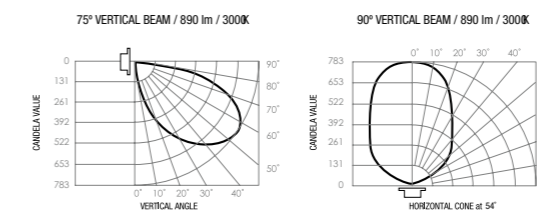

W900 Curve LED wall light

• Available in white and silver, the versatile W900 Curve lends itself to every area of the home, as orientation, wash or feature lighting. Try mounting the W900 facing upwards 2100mm from the floor for an ambient wash of light on the ceiling.

Optical:	Lumen output: 900lm	Colour temperature: 3000K (3K)	Beam angle: 90/75°	Tru-Colour: Yes
----------	-------------------------------	--	------------------------------	---------------------------

Physical:	Hole cutout: 135mm	Gimbal angle: N/A	Warranty: 7 years	IP rating: IP43
	Type: Wall light	Body colour: N/A	Fascia colour: ● White (W) ● Silver (S)	Fascia style: N/A

Photometrics:

Dimensions:

Specifying product:	Product Name W900	Family CR	Colour Temp. 3K	Beam Angle 90/75°	Fascia Colour White Silver	Eg. Product Code W900-CR-3K-90/75-S
---------------------	-----------------------------	---------------------	---------------------------	-----------------------------	---	---