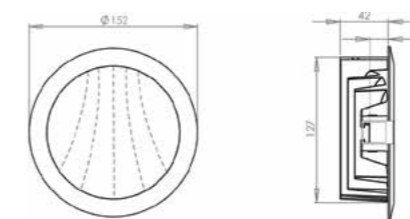

W900 Curve LED wall light

• Available in white and silver, the versatile W900 Curve lends itself to every area of the home, as orientation, wash or feature lighting. Try mounting the W900 facing upwards 2100mm from the floor for an ambient wash of light on the ceiling.

Optical:	Lumen output: 900lm	Colour temperature: 3000K (3K)	Beam angle: 90/75°	Tru-Colour: Yes
----------	-------------------------------	--	------------------------------	---------------------------

Physical:	Hole cutout: 135mm	Gimbal angle: N/A	Warranty: 7 years	IP rating: IP43
	Type: Wall light	Body colour: N/A	Fascia colour: ● White (W) ● Silver (S)	Fascia style: N/A

Photometrics:

Dimensions:

Specifying product:	Product Name W900	Family CR	Colour Temp. 3K	Beam Angle 90/75°	Fascia Colour White Silver	Eg. Product Code W900-CR-3K-90/75-S
---------------------	-----------------------------	---------------------	---------------------------	-----------------------------	---	---