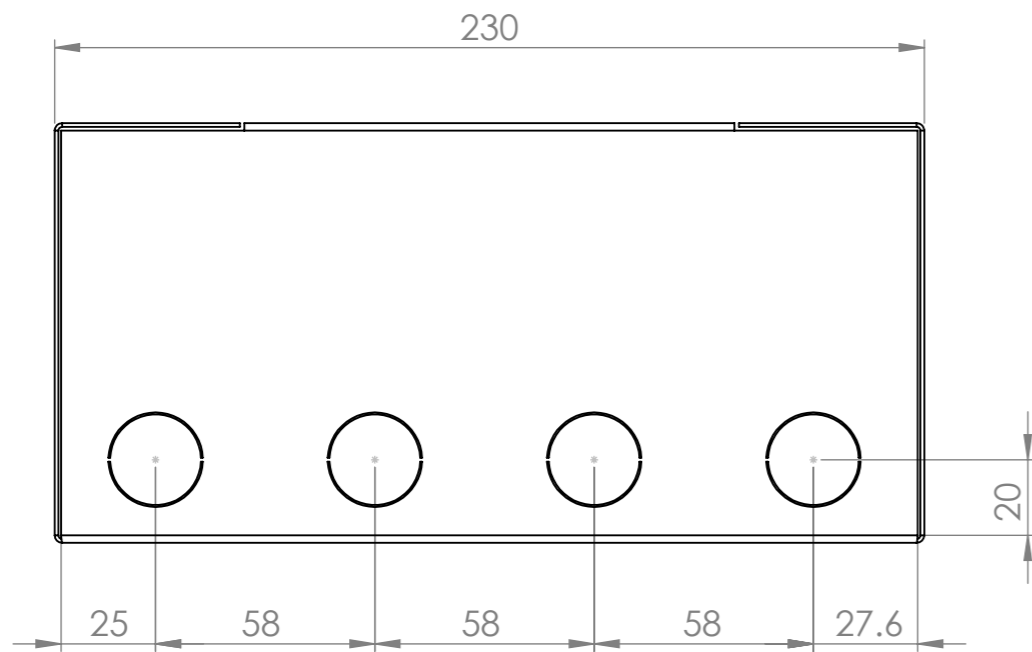

DO NOT SCALE DRAWING	REVISION 1.0.2.0
Brightgreen	
TITLE: Wall Box - W900 Curve	A3 26/06/2013
SCALE:1:2	SHEET 1 OF 2
ALL DIMENSIONS IN mm	

TOP VIEW

ISOMETRIC VIEW

FRONT VIEW

SIDE VIEW

DO NOT SCALE DRAWING		REVISION 1.0.2.0	
Brightgreen			
TITLE: Wall Box - W900 Curve			A3
SCALE:1:2			26/06/2013
SHEET 2 OF 2		ALL DIMENSIONS IN mm	