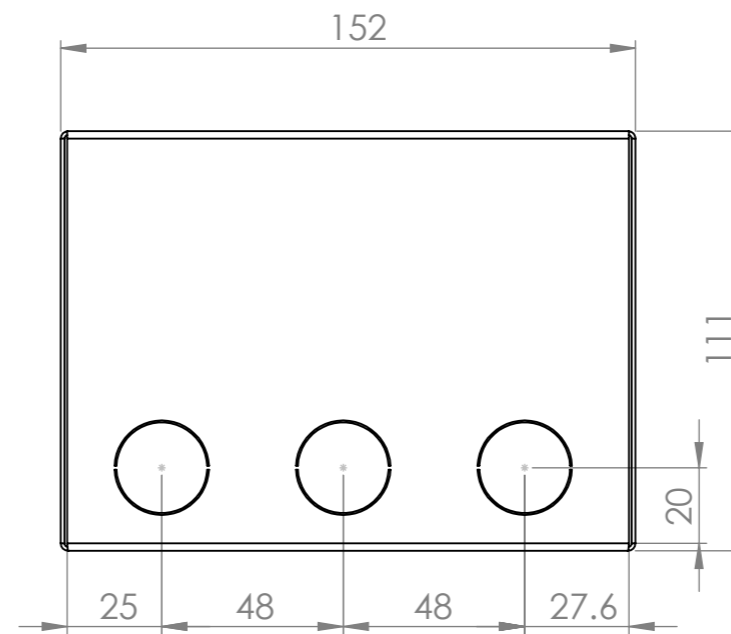

DO NOT SCALE DRAWING	REVISION 1.0.2.0
Brightgreen	
TITLE: Wall Box - W900 Curve	A3 26/06/2013
SCALE:1:2	SHEET 1 OF 2
ALL DIMENSIONS IN mm	

TOP VIEW

ISOMETRIC VIEW

FRONT VIEW

SIDE VIEW

DO NOT SCALE DRAWING		REVISION 1.0.2.0	
Brightgreen			
TITLE: Wall Box - W900 Curve			A3
SCALE:1:2			26/06/2013
SHEET 2 OF 2		ALL DIMENSIONS IN mm	