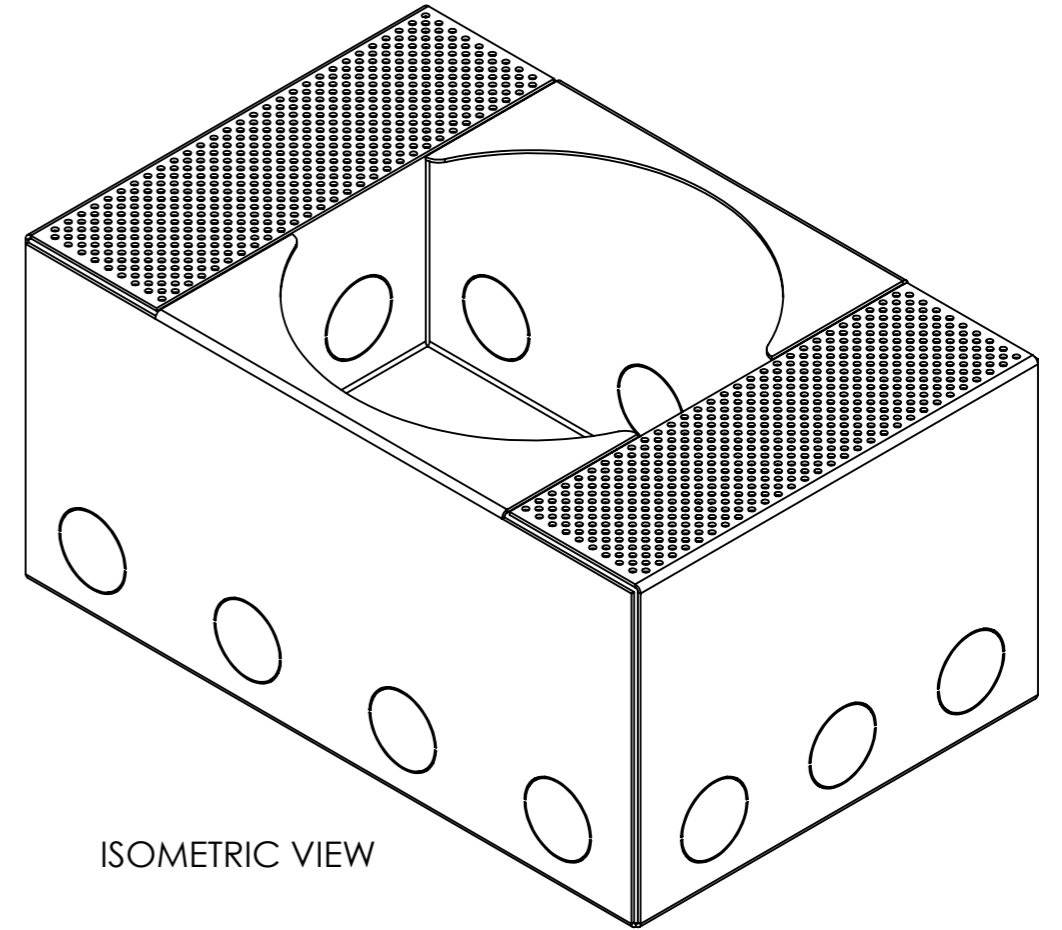

DO NOT SCALE DRAWING	REVISION 1.0.2.0
Brightgreen	
TITLE: Wall Box - W900 Curve	A3 26/06/2013
SCALE:1:2	SHEET 1 OF 2
ALL DIMENSIONS IN mm	

TOP VIEW

ISOMETRIC VIEW

FRONT VIEW

SIDE VIEW

DO NOT SCALE DRAWING		REVISION 1.0.2.0	
Brightgreen			
TITLE: Wall Box - W900 Curve			A3
SCALE:1:2			26/06/2013
SHEET 2 OF 2		ALL DIMENSIONS IN mm	