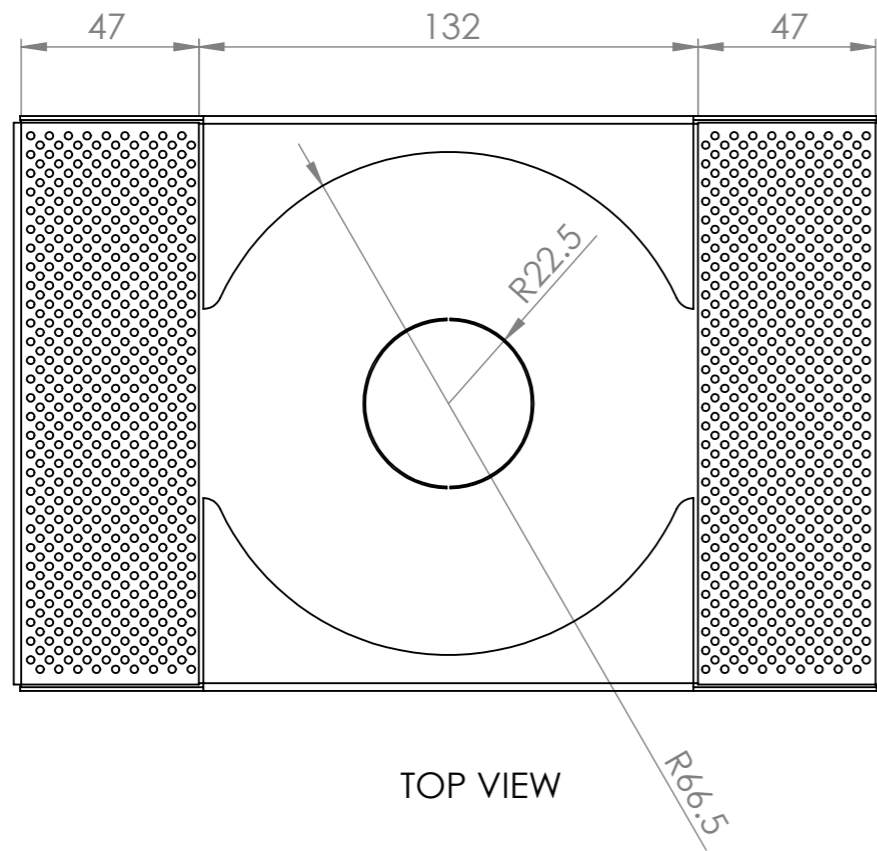

DO NOT SCALE DRAWING	REVISION 1.0.2.0
Brightgreen	
TITLE: Wall Box - W900 Curve	A3 26/06/2013
SCALE:1:2	SHEET 1 OF 2
ALL DIMENSIONS IN mm	

TOP VIEW

ISOMETRIC VIEW

FRONT VIEW

SIDE VIEW

DO NOT SCALE DRAWING		REVISION 1.0.2.0	
Brightgreen			
TITLE: Wall Box - W900 Curve			A3
SCALE:1:2			26/06/2013
SHEET 2 OF 2		ALL DIMENSIONS IN mm	