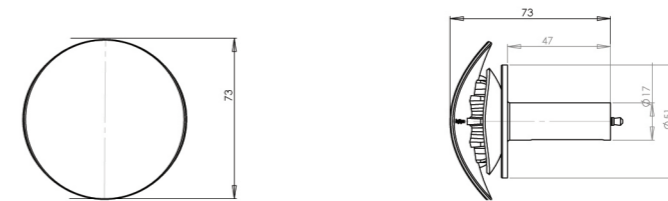

W200 SX Curve LED wall light

• Create feature walls or ambient orientation lighting in hallways and staircases using the petite W200 SX Curve.

Electrical:	<u>Wattage:</u>	<u>Efficacy:</u>	<u>Dimming:</u>	<u>Longevity:</u>
	6W	33lm/W	DALI (special order)	L70 = 40,000 Hrs L50 = 65,000 Hrs

Optical:	<u>Lumen output:</u>	<u>Colour temperature:</u>	<u>Beam angle:</u>	<u>Tru-Colour:</u>
	200lm	3000K (3K)	180°/20°	Yes

Physical:	<u>Hole cutout:</u>	<u>Gimbal angle:</u>	<u>Warranty:</u>	<u>IP rating:</u>
	20mm	30° Universal	7 years	IP22
	<u>Type:</u>	<u>Body colour:</u>	<u>Fascia colour:</u>	<u>Fascia style:</u>
	Wall light	N/A	<input type="radio"/> White (W) <input type="radio"/> Silver (S)	N/A

Photometrics:

Dimensions:

Specifying product:	<u>Product Name</u>	<u>Family</u>	<u>Colour Temp.</u>	<u>Beam Angle</u>	<u>Fascia Colour</u>	<u>Eg. Product Code</u>
	W200.SX	CR	3K	180°/20°	White Silver	W200.SX-CR-3K-180/20-S