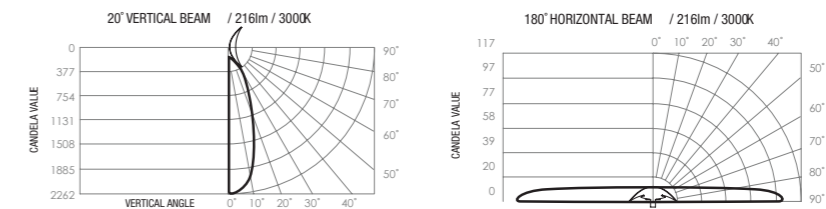

W200 SX Curve LED wall light

• Create feature walls or ambient orientation lighting in hallways and staircases using the petite W200 SX Curve.

Electrical:	<u>Wattage:</u>	<u>Efficacy:</u>	<u>Dimming:</u>	<u>Longevity:</u>
	6W	33lm/W	DALI (special order)	L70 = 40,000 Hrs L50 = 65,000 Hrs

Optical:	<u>Lumen output:</u>	<u>Colour temperature:</u>	<u>Beam angle:</u>	<u>Tru-Colour:</u>
	200lm	3000K (3K)	180°/20°	Yes

Physical:	<u>Hole cutout:</u>	<u>Gimbal angle:</u>	<u>Warranty:</u>	<u>IP rating:</u>
	20mm	30° Universal	7 years	IP22
	<u>Type:</u>	<u>Body colour:</u>	<u>Fascia colour:</u>	<u>Fascia style:</u>
	Wall light	N/A	<input type="radio"/> White (W) <input type="radio"/> Silver (S)	N/A

Photometrics:

Dimensions:

Specifying product:	<u>Product Name</u>	<u>Family</u>	<u>Colour Temp.</u>	<u>Beam Angle</u>	<u>Fascia Colour</u>	<u>Eg. Product Code</u>
	W200.SX	CR	3K	180°/20°	White Silver	W200.SX-CR-3K-180/20-S