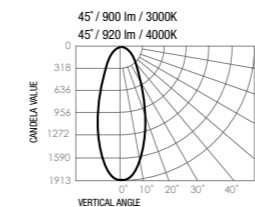

T900 H Curve LED track light

Electrical:	<u>Wattage:</u> 16.5W	<u>Efficacy:</u> 55-56lm/W	<u>Dimming:</u> Triac (Digital Driver)	<u>Longevity:</u> L70 = 70,000 Hrs L50 = 110,000 Hrs
Optical:	<u>Lumen output:</u> 900-920lm	<u>Colour temperature:</u> 3000K (3K) 4000K (4K)	<u>Beam angle:</u> 45°	<u>Tru-Colour:</u> Yes
Physical:	<u>Base:</u> H-Track Eurotrack (special order)	<u>Gimbal angle:</u> 90° (360° rotation)	<u>Warranty:</u> 7 years	<u>IP rating:</u> IP44
	<u>Type:</u> Track Light	<u>Body colour:</u> ● White (W) ● Black (B)	<u>Fascia colour:</u> N/A	<u>Fascia style:</u> N/A

Photometrics:

Dimensions:

• Offering track light versatility in a simple, minimalist design, the gallery-grade T900 H features a constant friction hinge for seamlessly smooth adjustments. Available in Euro track and H-track bases, this fitting can be used in both new and existing tracks.