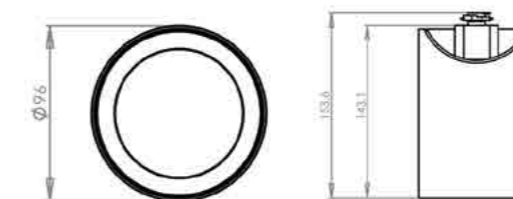

T900 H Curve LED track light

Electrical:	<u>Wattage:</u> 16.5W	<u>Efficacy:</u> 55-56lm/W	<u>Dimming:</u> Triac (Digital Driver)	<u>Longevity:</u> L70 = 70,000 Hrs L50 = 110,000 Hrs
Optical:	<u>Lumen output:</u> 900-920lm	<u>Colour temperature:</u> 3000K (3K) 4000K (4K)	<u>Beam angle:</u> 45°	<u>Tru-Colour:</u> Yes
Physical:	<u>Base:</u> H-Track Eurotrack (special order)	<u>Gimbal angle:</u> 90° (360° rotation)	<u>Warranty:</u> 7 years	<u>IP rating:</u> IP44
	<u>Type:</u> Track Light	<u>Body colour:</u> ● White (W) ● Black (B)	<u>Fascia colour:</u> N/A	<u>Fascia style:</u> N/A

Photometrics:

Dimensions:

• Offering track light versatility in a simple, minimalist design, the gallery-grade T900 H features a constant friction hinge for seamlessly smooth adjustments. Available in Euro track and H-track bases, this fitting can be used in both new and existing tracks.

Specifying product:	Product Name	Base	Series	Colour Temp.	Beam Angle	Body Colour	Eg. Product Code
	T900.H	H1 E3	CR	3K 4K	45°	White Black	T900.H-H1-CR-3K-45-W