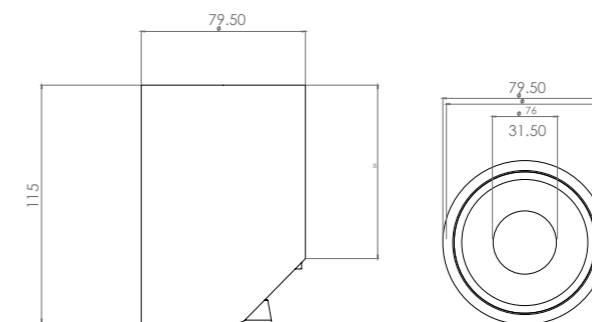

# D550 SHX Curve LED surface

|             |                 |                  |                 |                  |
|-------------|-----------------|------------------|-----------------|------------------|
| Electrical: | <u>Wattage:</u> | <u>Efficacy:</u> | <u>Dimming:</u> | <u>Lifetime:</u> |
|             | 8.5W            | 65-66lm/W        | Yes*            | 70,000hrs        |

|           |                     |                      |                  |                   |
|-----------|---------------------|----------------------|------------------|-------------------|
| Physical: | <u>Hole cutout:</u> | <u>Gimbal angle:</u> | <u>Warranty:</u> | <u>IP rating:</u> |
|           | 20mm                | 90°/355°             | 7 years          | IP40              |

## Dimensions:

|                |                     |                     |
|----------------|---------------------|---------------------|
| Product codes: | D550.SHX-CR-3K-36-W | D550.SHX-CR-4K-36-W |
|                | D550.SHX-CR-3K-36-B | D550.SHX-CR-4K-36-B |